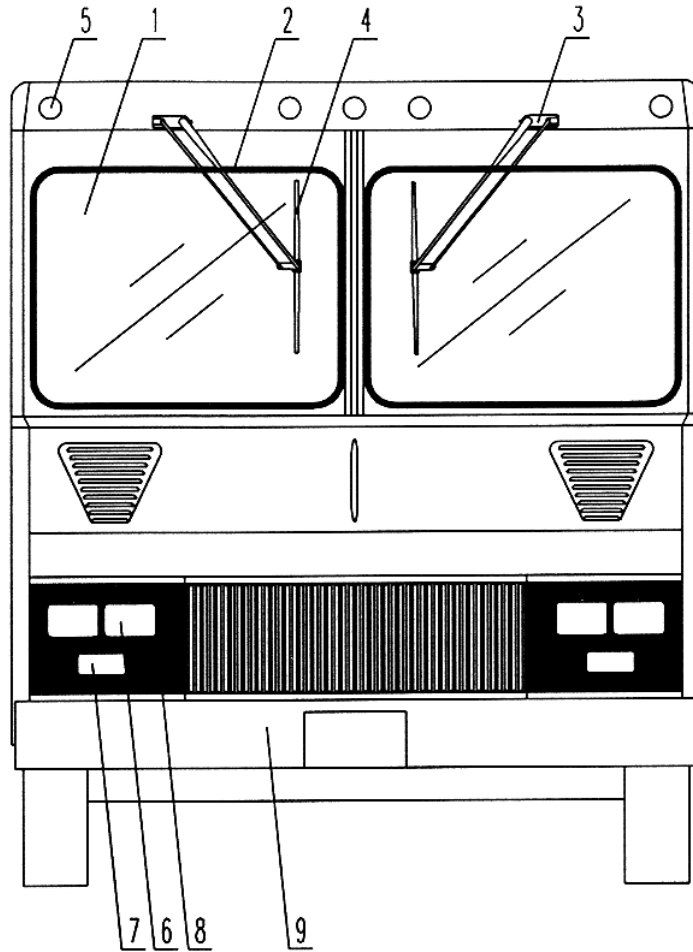

AA CATER TRUCK MFG

THE CUSTOMER IS ALWAYS KING IN OUR BUSINESS!

NO	PART NO	PART NAME
1	885	WINDSHIELD
2	889	WINDSHIELD WEATHRSTRIP
3	885N	WIPER ARM
4	885M	WIPER BLADE
5	1088H	CLEARANCE LIGHT
6	850	HEADLIGHT
7	1012	TURN LIGHT
8	932A	HEADLIGHT BASE ABS PLASTIC
9	879D	FRONT CHROME BUMPER
10