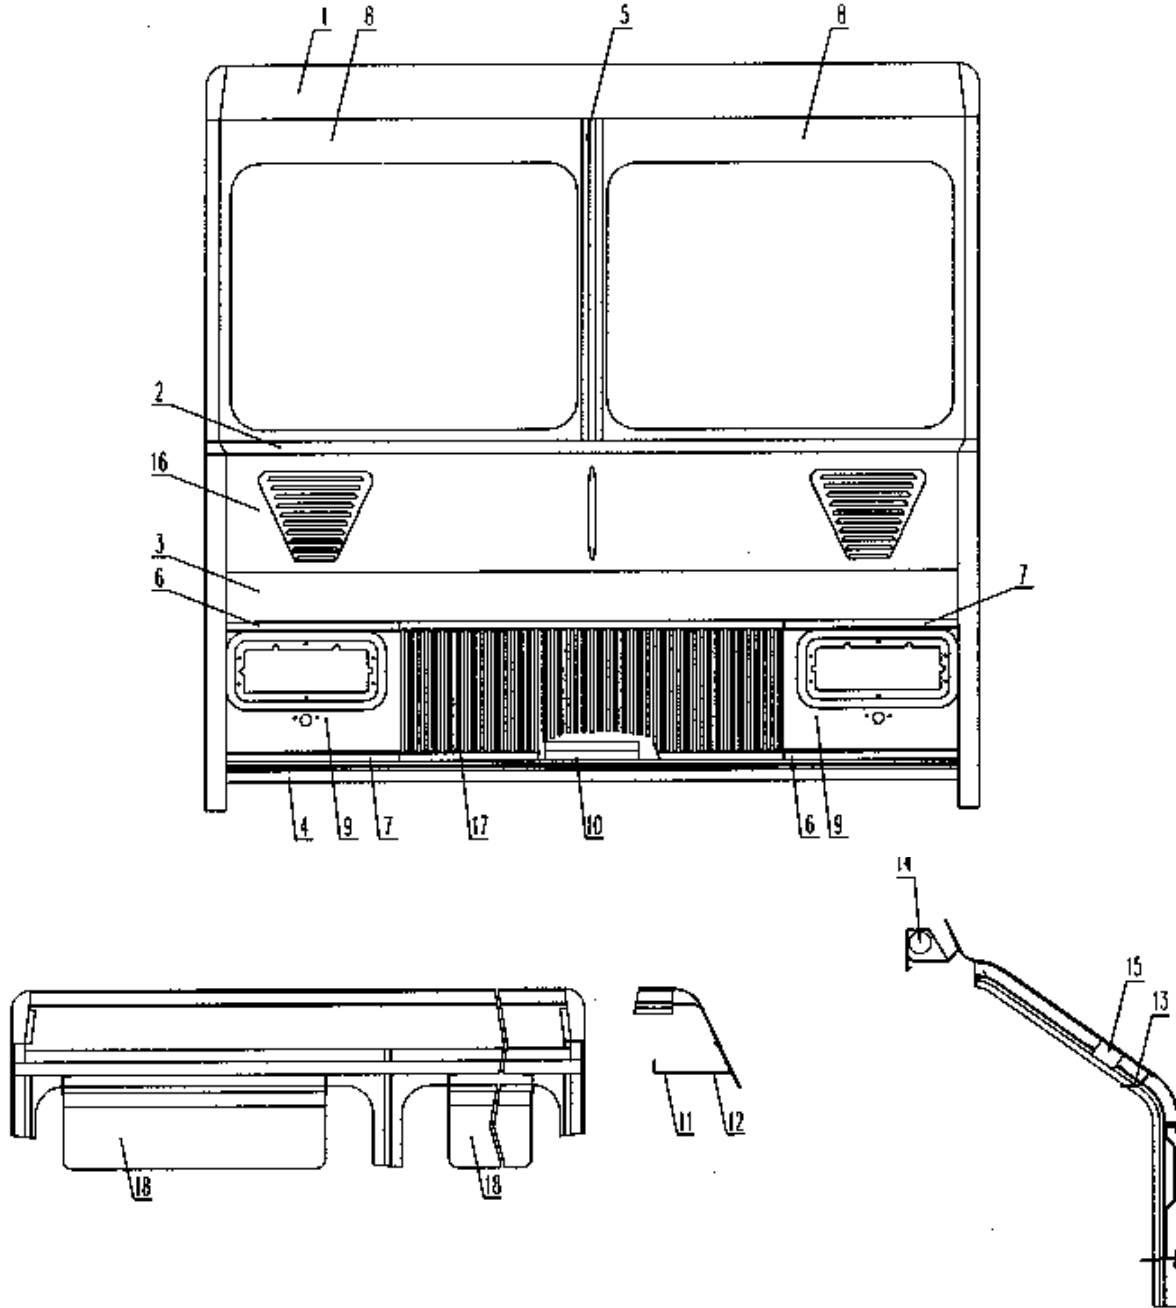

AA CATER TRUCK MFG

THE CUSTOMER IS ALWAYS KING IN OUR BUSINESS!

NO	PART NO	PART NAME	NO	PART NO	PART NAME
1	B01541001	ROOF FRONT EXTRUSION	11	B01541011	GLOVE COMPARTMENT BASE
2	B01541002	UPPER HOOD EXTRUSION	12	B01541012	SUNVISOR HOLDER
3	B01541003	LOWER HOOD EXTRUSION	13	B01541013	RADIATOR SUPPORT
4	B01541004	LOWER GRILL EXTRUSION	14	B01541100	EXHAUST
5	B01541005	WINDSHIELD CENTER EXTRUSION	15	B01541200	HOOD BRACKET
6	B01541006	HEADLIGHT FRAME	16	B01541300	HOOD
7	B01541007	HEADLIGHT FRAME	17	B01541400	GRILL
8	B01541108	WINDSHIELD PANEL	18	B01541500	SUNVISOR
9	B01541009	HEADLIGHT PANEL			
10	B01541010	GRILL INSIDE HOLIBR