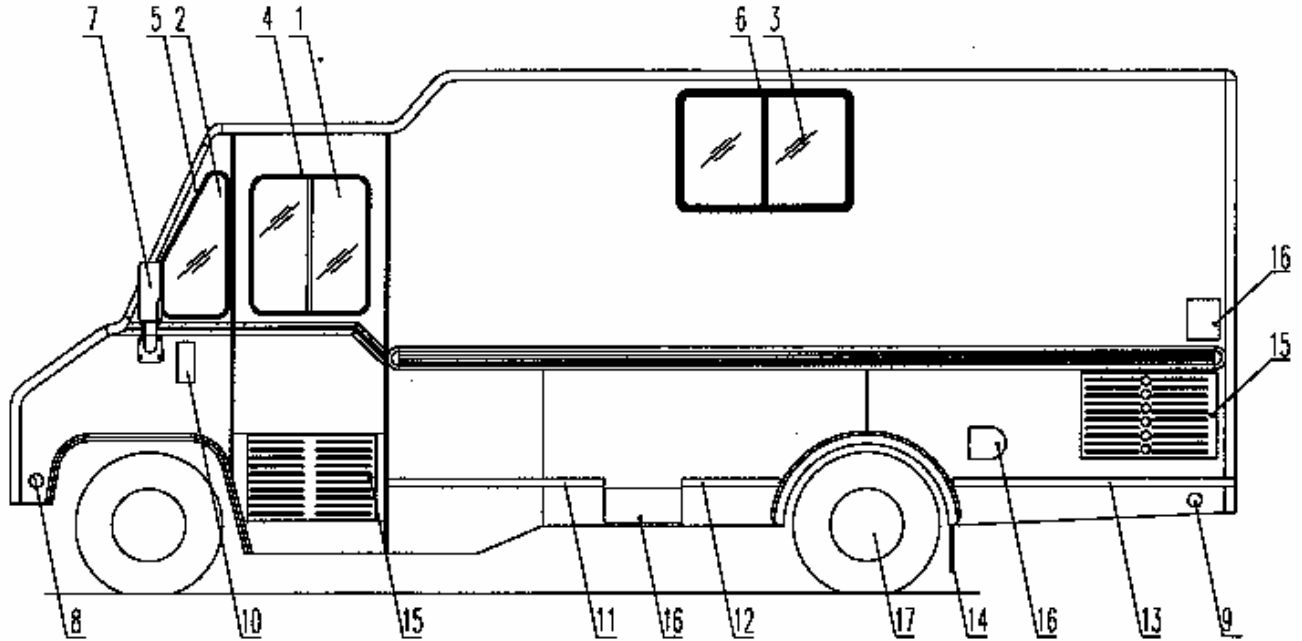

AA CATER TRUCK MFG

THE CUSTOMER IS ALWAYS KING IN OUR BUSINESS!

19