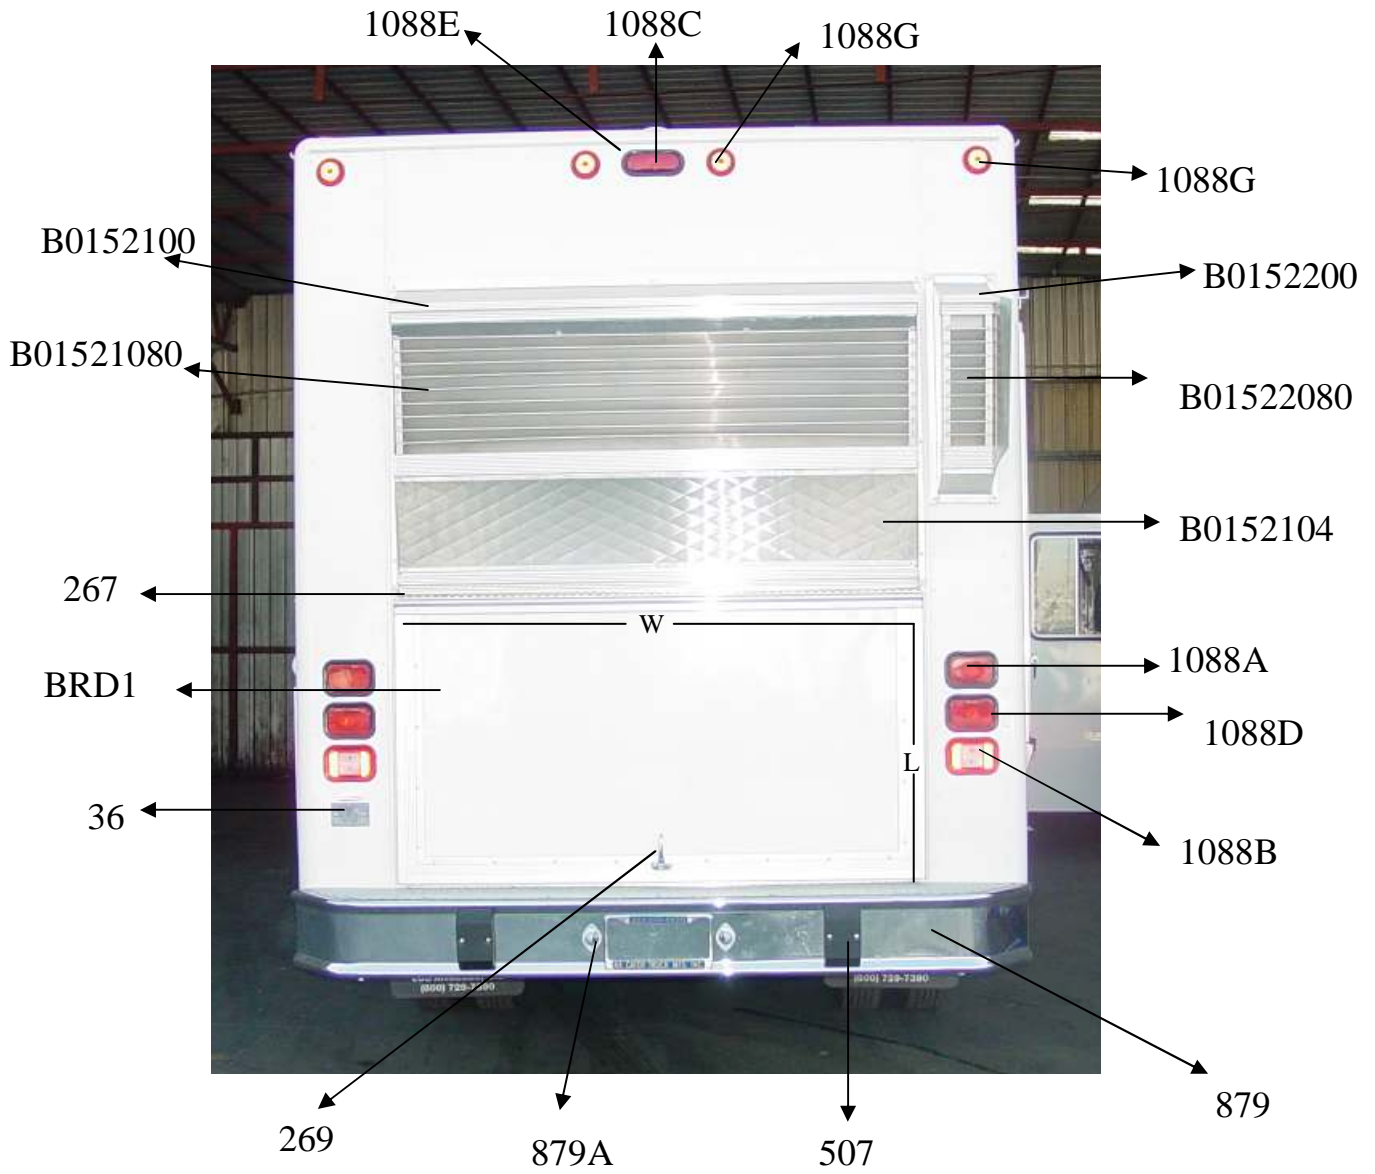

AA CATER TRUCK MFG

THE CUSTOMER IS ALWAYS KING IN OUR BUSINESS!

Rear Truck Body Parts and Hardware

* Please see next page for description and details.