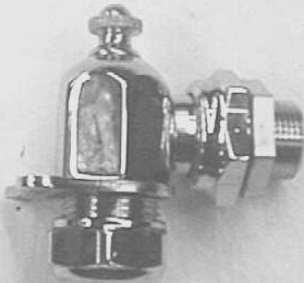

Top Chrome Faucet Glass Holder

Part # 58