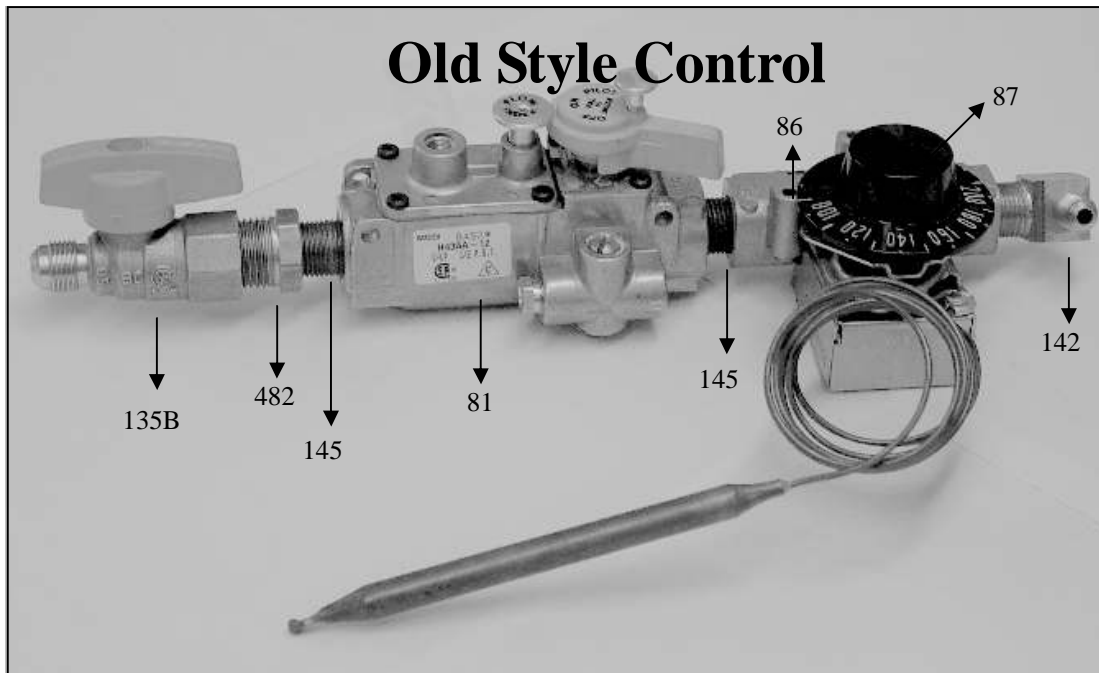

AA CATER TRUCK MFG

THE CUSTOMER IS ALWAYS KING IN OUR BUSINESS!

Part #	Description
81	Basso On-Off Valve with 1/2" Outlet
82A	Coffee System Control
86	Thermostat Control 200° F.
87	Control Knob for Part #86
135B	Female to Female Gas Valve 1/2" x 1/2"
142A	E11 Fitting
145C	Nipple Connector 3/8"
482	Fryer Bushing 1/2" x 3/8"

To Order Call: 1-800-729-7390