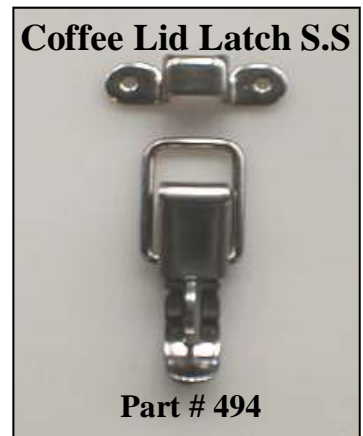

AA CATER TRUCK MFG

THE CUSTOMER IS ALWAYS KING IN OUR BUSINESS!