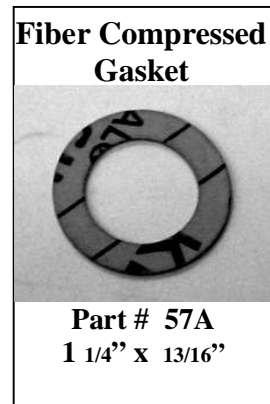

AA CATER TRUCK MFG

THE CUSTOMER IS ALWAYS KING IN OUR BUSINESS!