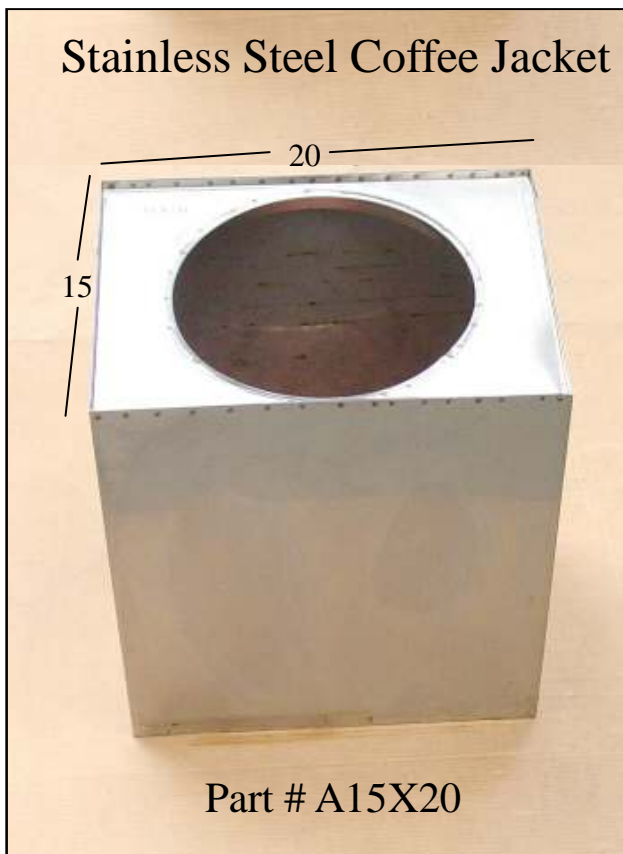

# AA CATER TRUCK MFG

THE CUSTOMER IS ALWAYS KING IN OUR BUSINESS!

Single Coffee Connector Valve

Part # A15X15CVC

Double Coffee Connector Valve

Part # A15X17CVC

Double Coffee Connector Valve

Part # A17X17CVC