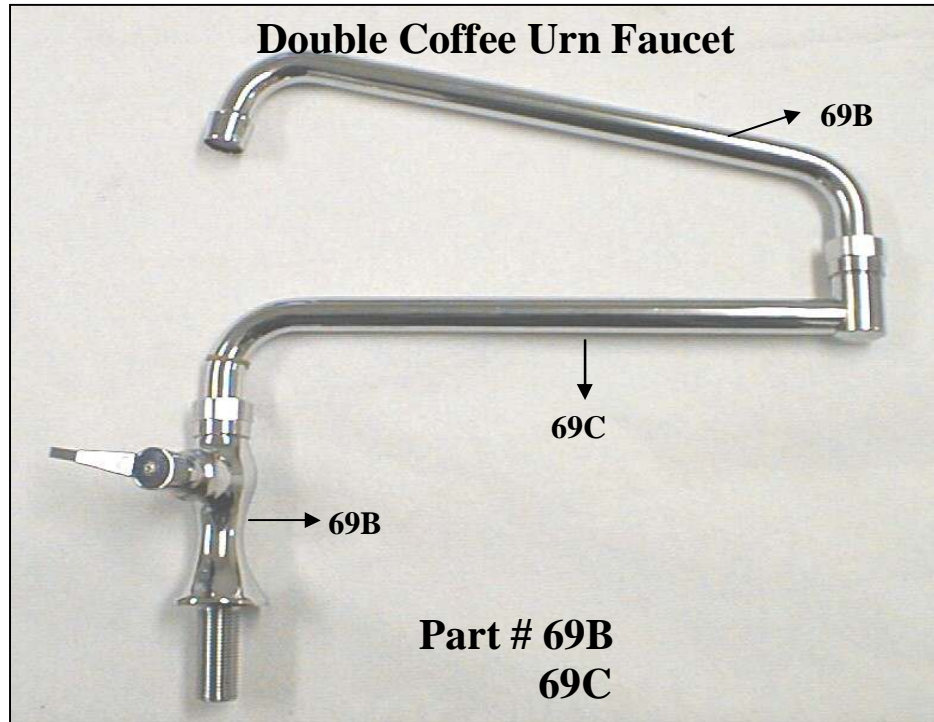

AA CATER TRUCK MFG

THE CUSTOMER IS ALWAYS KING IN OUR BUSINESS!