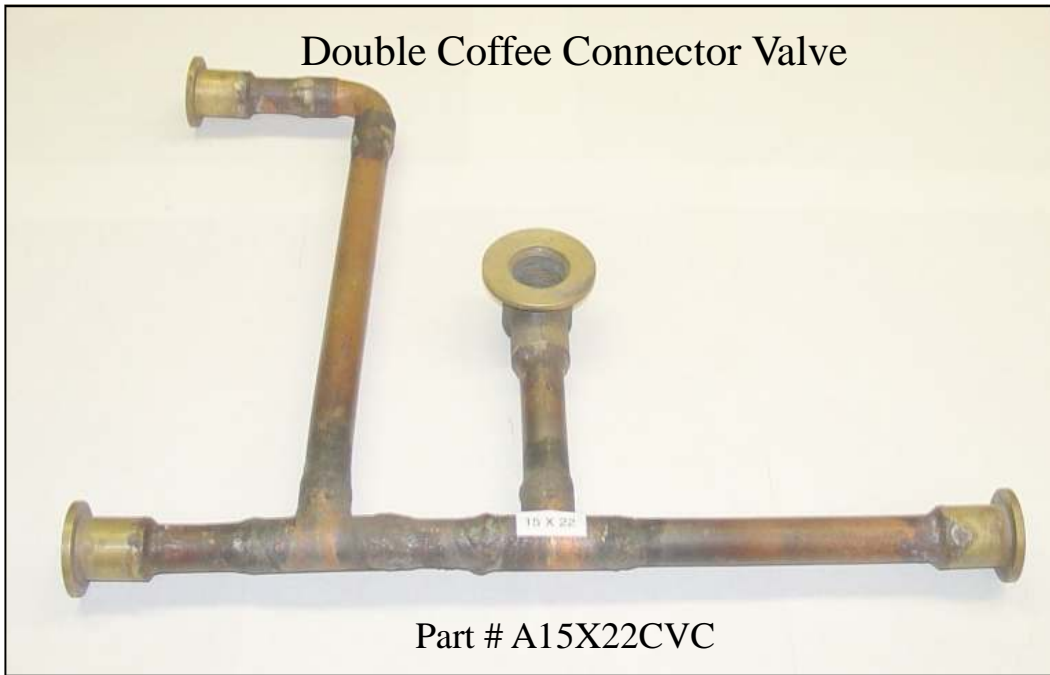

AA CATER TRUCK MFG

THE CUSTOMER IS ALWAYS KING IN OUR BUSINESS!