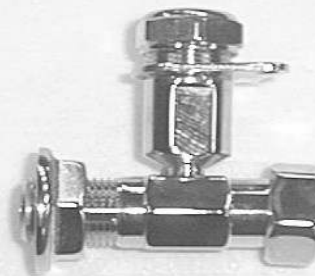

Part # 57

Black Coffee Handle

Part # 299B

Top Chrome Faucet Glass Holder

Part # 58

Gauge & Faucet Holder Base

Part # 60

# AA CATER TRUCK MFG

THE CUSTOMER IS ALWAYS KING IN OUR BUSINESS!

Part #	Description
81	Basso On-Off Valve with 1/2" Outlet
82A	Coffee System Control
86	Thermostat Control 200° F.
87	Control Knob for Part #86
135B	Female to Female Gas Valve 1/2" x 1/2"
142A	E11 Fitting
145C	Nipple Connector 3/8"
482	Fryer Bushing 1/2" x 3/8"