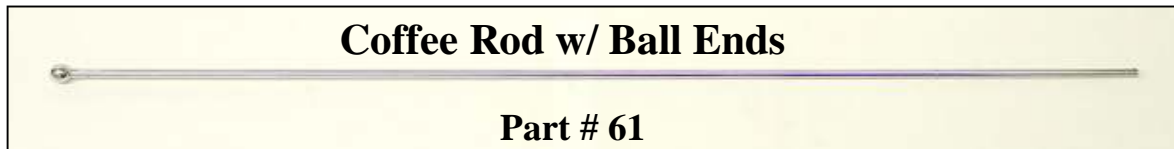

AA CATER TRUCK MFG

THE CUSTOMER IS ALWAYS KING IN OUR BUSINESS!