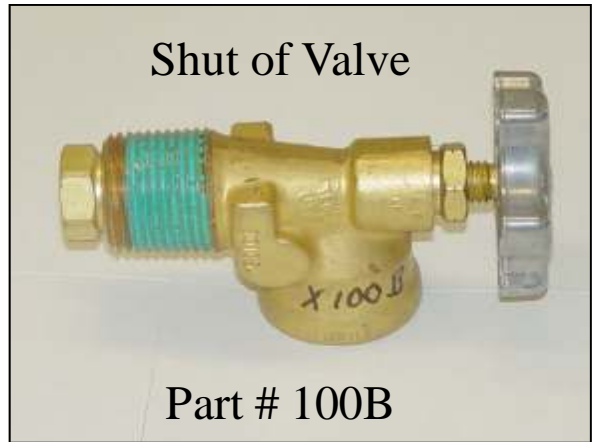

AA CATER TRUCK MFG

THE CUSTOMER IS ALWAYS KING IN OUR BUSINESS!

Valve

Part # 100A

Shut of Valve

Part # 100B

Two Stage Regulator

Part # 99

Rubber Hose 3/8 X 3/8

Part # 199

Propane Tank

Part #	Description
100	14" X 48"
100I	16" x 48"
100H	16" x 70"

To Order Call: 1-800-729-7390