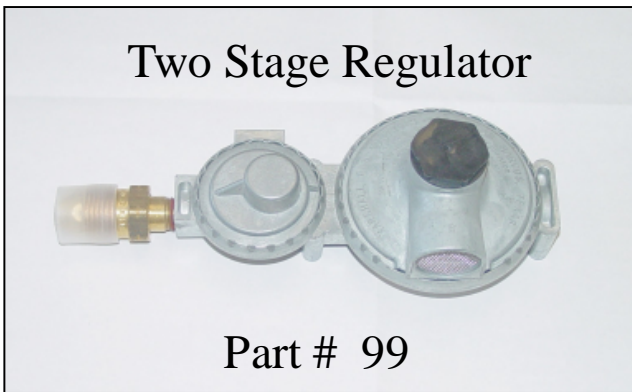

AA CATER TRUCK MFG

THE CUSTOMER IS ALWAYS KING IN OUR BUSINESS!

Valve

Part # 100A

Shut of Valve

Part # 100B

Two Stage Regulator

Part # 99

Rubber Hose 3/8 X 3/8

Part # 199

Propane Tank

Part #	Description
100	14" X 48"
100I	16" x 48"
100H	16" x 70"

To Order Call: 1-800-729-7390