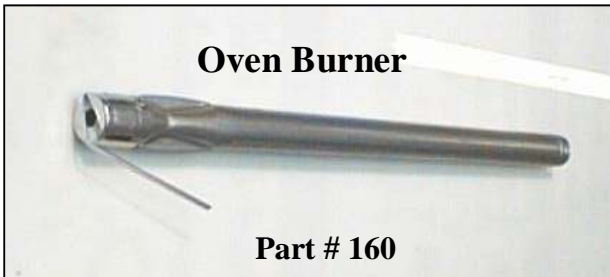

AA CATER TRUCK MFG

THE CUSTOMER IS ALWAYS KING IN OUR BUSINESS!