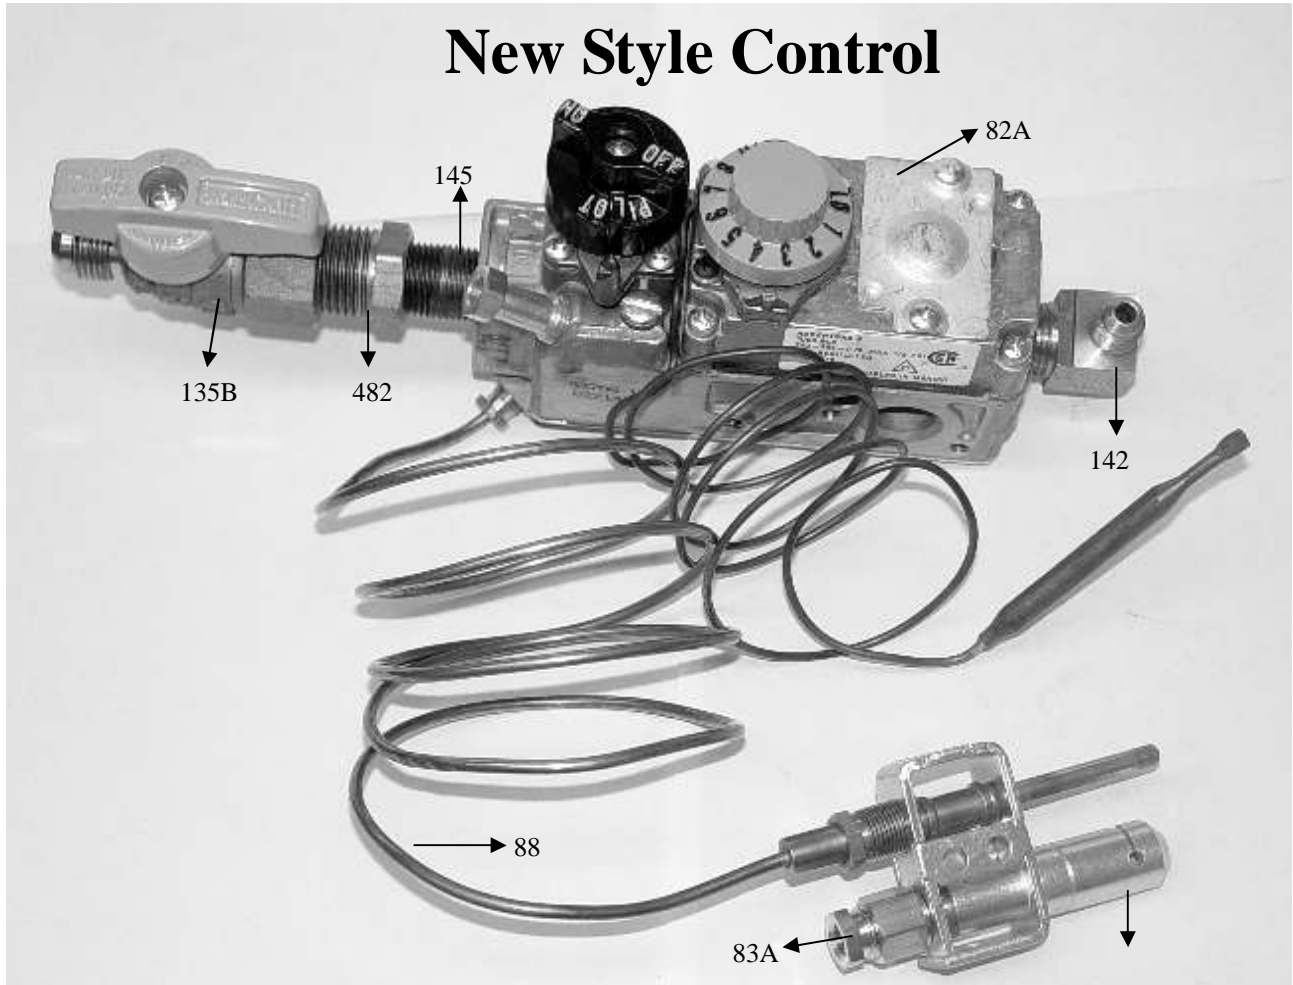

Pilot Burner Assembly

AA CATER TRUCK MFG

THE CUSTOMER IS ALWAYS KING IN OUR BUSINESS!

OVEN HARDWARE & CONTROLS

New Style Control

Steam Table Burner