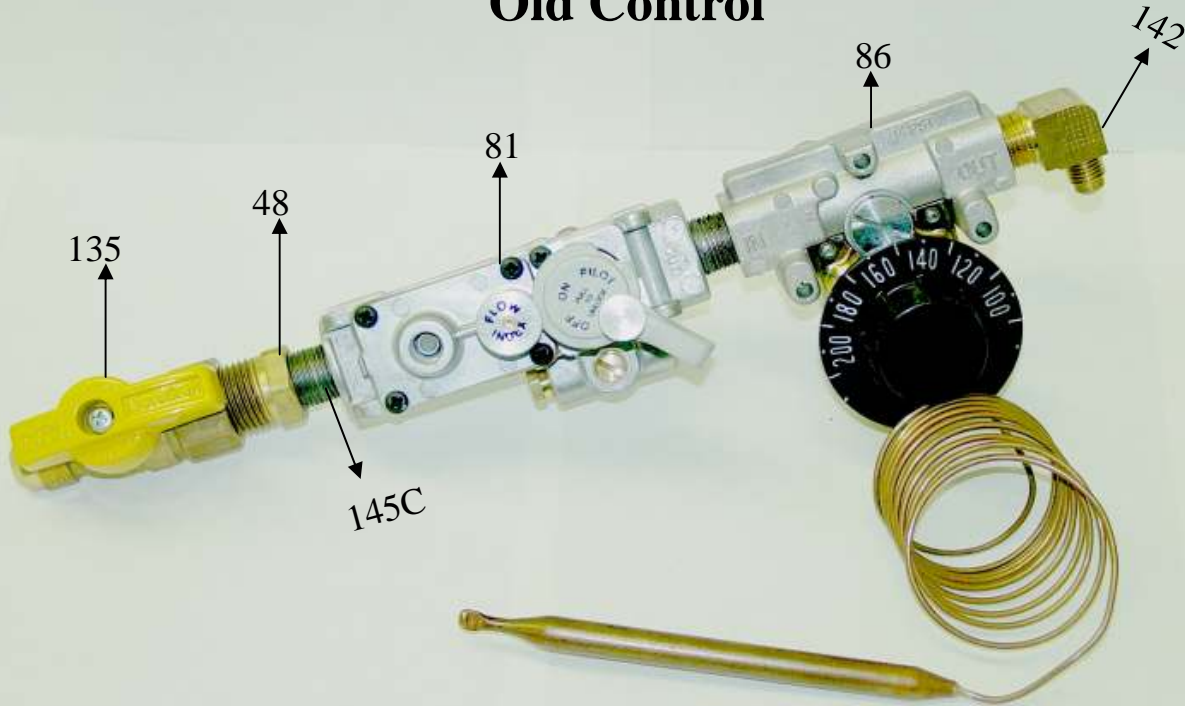

AA CATER TRUCK MFG

THE CUSTOMER IS ALWAYS KING IN OUR BUSINESS!

Oven System with Old Control

Part #	Description
81	Basso On/Off Valve with 1/2" Outlet
86	Thermostat Control 200° F
135B	1/2 Female to Female Gas Valve
142A	Ell Fitting
145C	Nipple Connector
482	Bushing

AA CATER TRUCK MFG

THE CUSTOMER IS ALWAYS KING IN OUR BUSINESS!

AA CATER TRUCK MFG

THE CUSTOMER IS ALWAYS KING IN OUR BUSINESS!

OVEN HARDWARE & CONTROLS

Part #	Description
124A	18 1/2" X 30"
122	14 1/2" X 30"
122C	14 1/2" X 35"
122B	B/B 14 1/2" x 30"