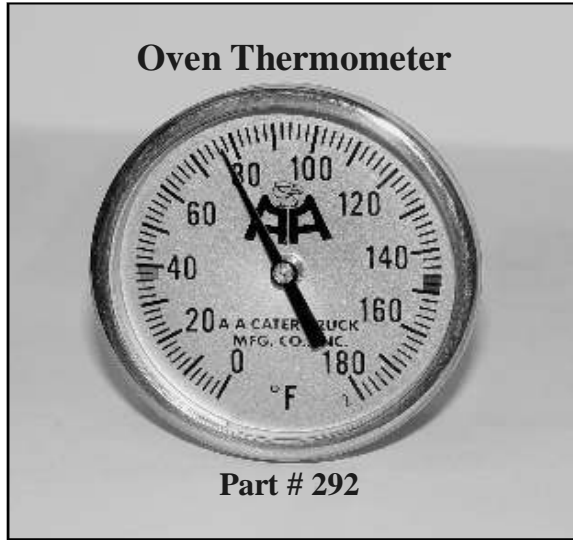

AA CATER TRUCK MFG

THE CUSTOMER IS ALWAYS KING IN OUR BUSINESS!