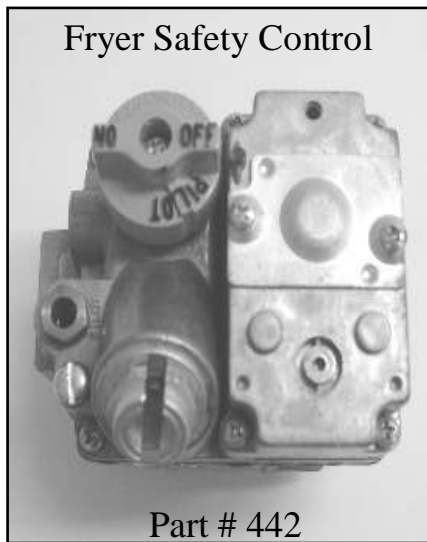

FRYER HARDWARE & CONTROLS

To Order Call: 1-800-729-7390

AA CATER TRUCK MFG

THE CUSTOMER IS ALWAYS KING IN OUR BUSINESS!

New Fryer Parts Overview

AA CATER TRUCK MFG

THE CUSTOMER IS ALWAYS KING IN OUR BUSINESS!

FRYER HARDWARE & CONTROLS

To Order Call: 1-800-729-7390

AA CATER TRUCK MFG

THE CUSTOMER IS ALWAYS KING IN OUR BUSINESS!

The Old Fryer

Part # A03100

AA CATER TRUCK MFG

THE CUSTOMER IS ALWAYS KING IN OUR BUSINESS!