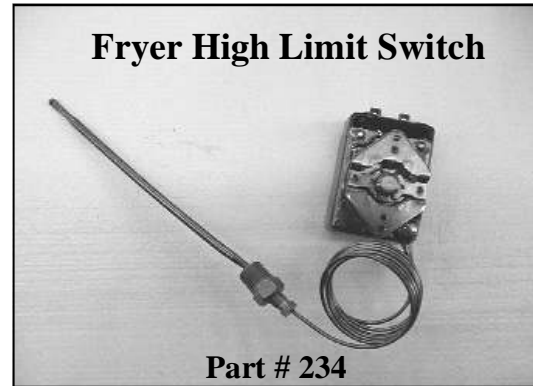

AA CATER TRUCK MFG

THE CUSTOMER IS ALWAYS KING IN OUR BUSINESS!