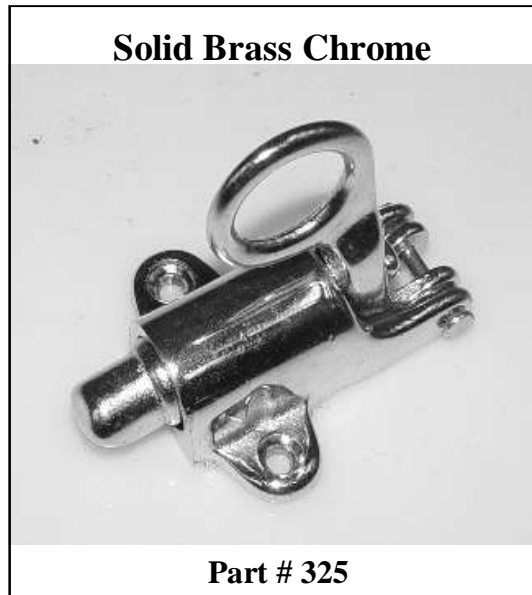

FRYER HARDWARE & CONTROLS

To Order Call: 1-800-729-7390

AA CATER TRUCK MFG

THE CUSTOMER IS ALWAYS KING IN OUR BUSINESS!

The Old Fryer

Part # A03100

AA CATER TRUCK MFG

THE CUSTOMER IS ALWAYS KING IN OUR BUSINESS!

Parts Overview

Manifold for F/F Assembly

Part # 161B

| Part # | Description |
|-----------|-------------------------------|
| 161B | Manifold Kit for French Fryer |
| A03119-00 | Flame Spreader |

AA CATER TRUCK MFG