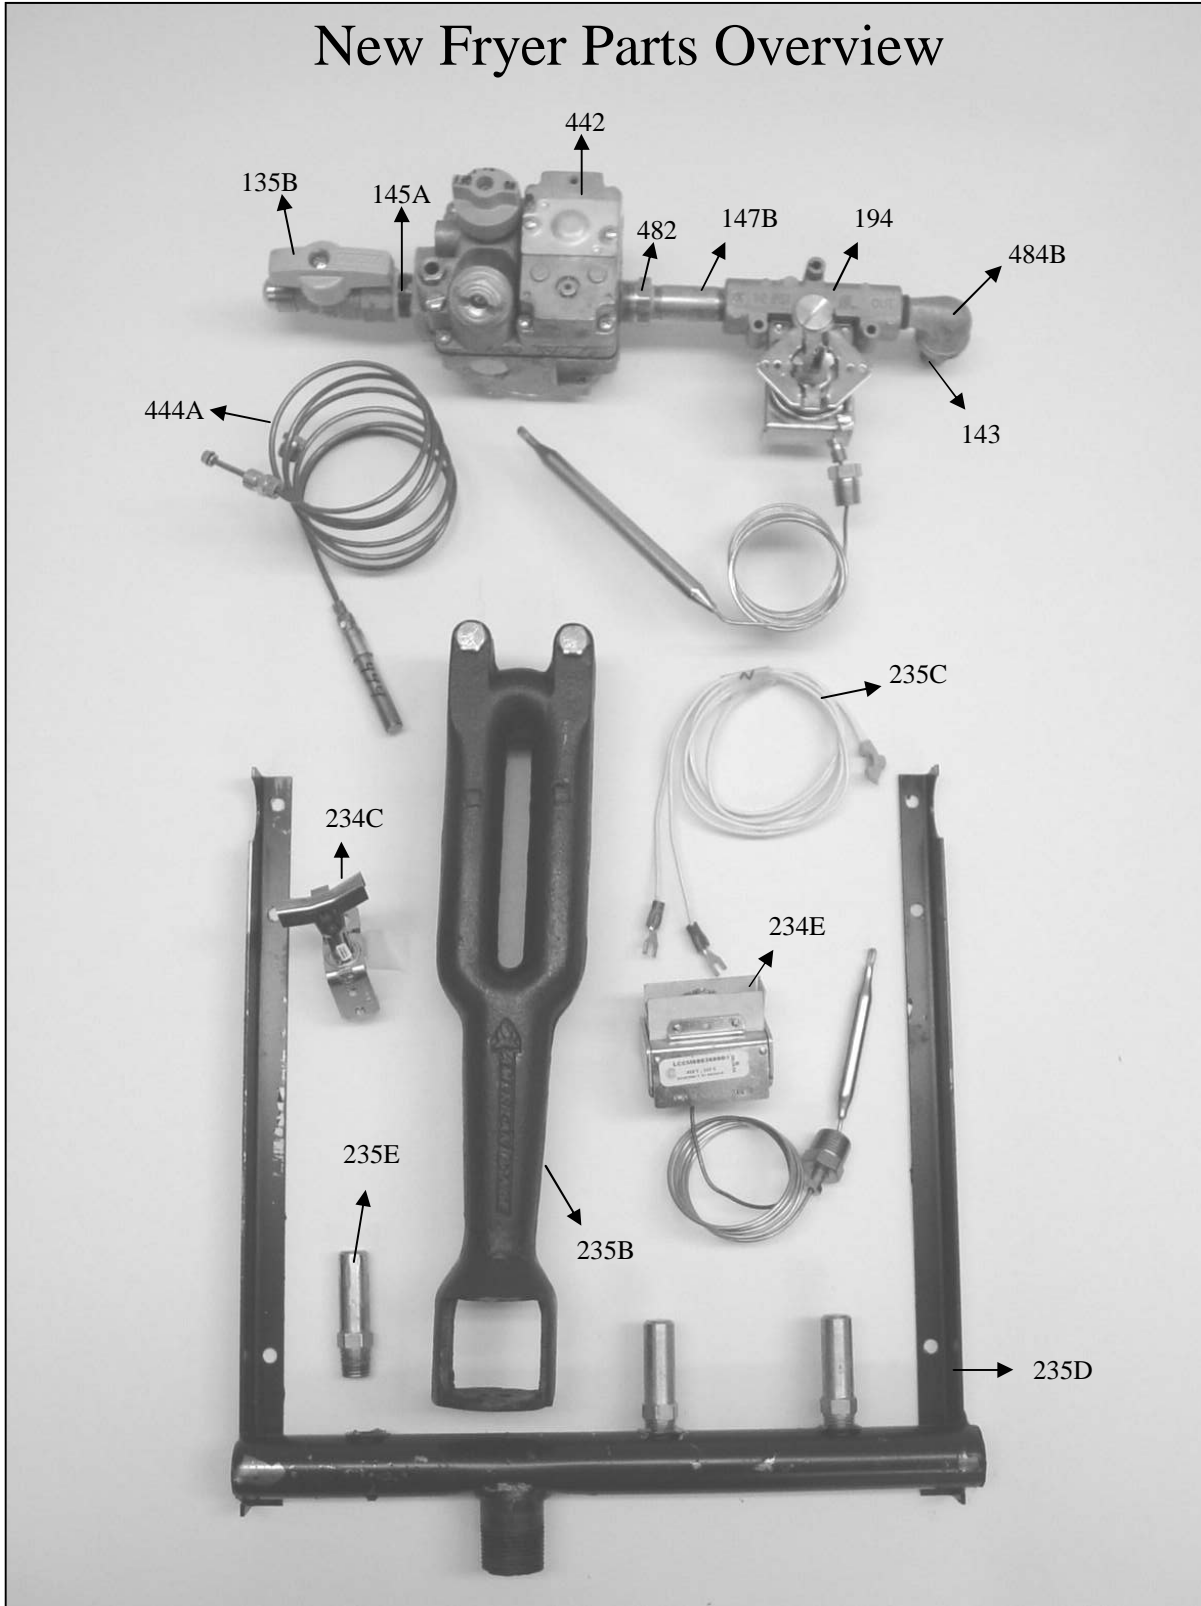

AA CATER TRUCK MFG

THE CUSTOMER IS ALWAYS KING IN OUR BUSINESS!

New Fryer Parts Overview