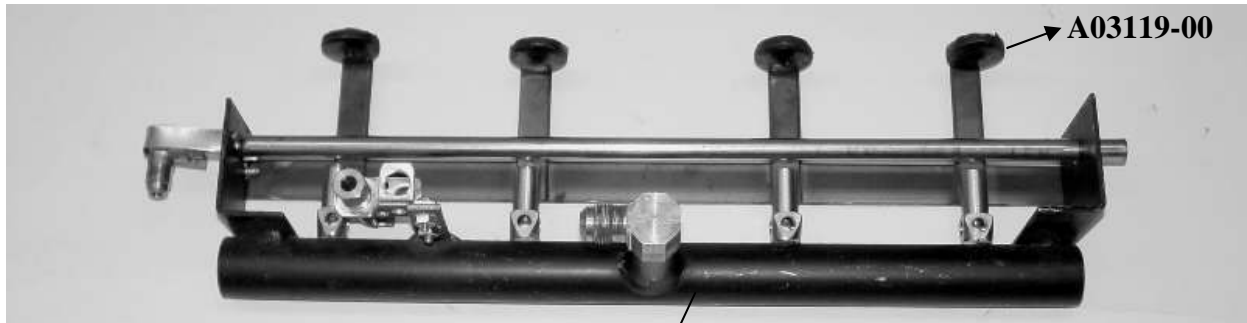

Parts Overview

Manifold for F/F Assembly

Part # 161B

| Part # | Description |
|-----------|-------------------------------|
| 161B | Manifold Kit for French Fryer |
| A03119-00 | Flame Spreader |

AA CATER TRUCK MFG