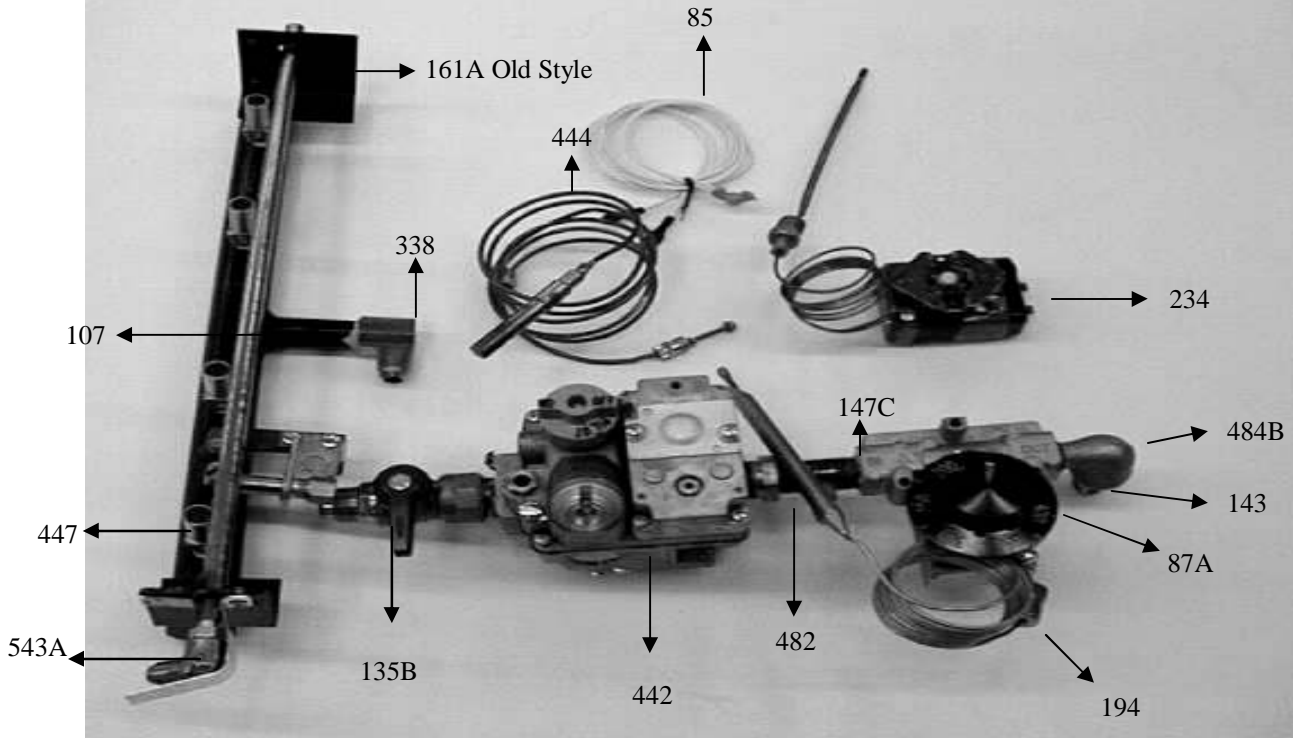

Parts Overview

Manifold for F/F Assembly

Part # 161B

| Part # | Description |
|-----------|-------------------------------|
| 161B | Manifold Kit for French Fryer |
| A03119-00 | Flame Spreader |

AA CATER TRUCK MFG