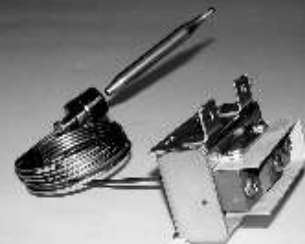

Part # 573

Fryer Thermocouple

Part # 444

Fryer High Limit Switch

Part # 85

Pilot Orifice Spud

Part # 234B

Fryer Pilot Burner

Part # 234A

Pilot Burner

Part # 234C

Electric HI - Limit Control

Part # 234E

FRYER HARDWARE & CONTROLS