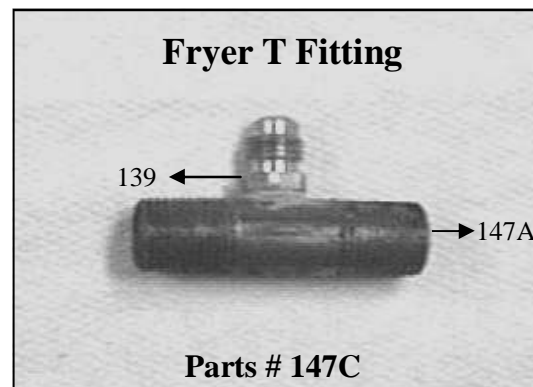

AA CATER TRUCK MFG

THE CUSTOMER IS ALWAYS KING IN OUR BUSINESS!