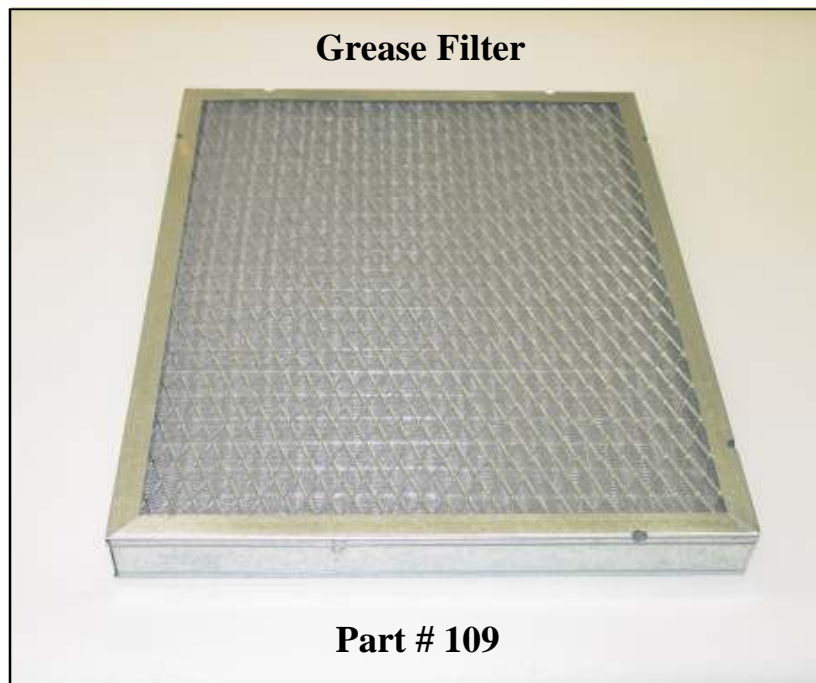

Grill Front Cover

Part # A02215

Slide Drop Folding Bracket

Part # 377

AA CATER TRUCK MFG

THE CUSTOMER IS ALWAYS KING IN OUR BUSINESS!

AA CATER TRUCK MFG

THE CUSTOMER IS ALWAYS KING IN OUR BUSINESS!