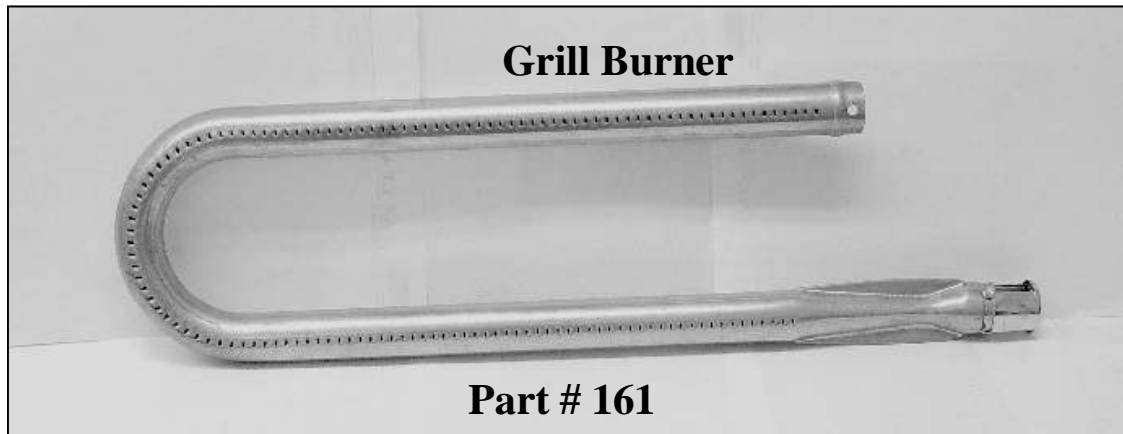

AA CATER TRUCK MFG

THE CUSTOMER IS ALWAYS KING IN OUR BUSINESS!

Part #	Description
A02111	Grill Bracket

AA CATER TRUCK MFG

THE CUSTOMER IS ALWAYS KING IN OUR BUSINESS!

Part #	Description
81	Safety Valve On/Off
101	Knob for Grill On/Off Valve
160A	Manifold
133B	Flare X Male Pipe 5/8" X 1/2"
134A	Brass Bushing 3/4" X 3/8"
135B	Fryer On/Off Main Valve
139	Flare to Mip Adapter 1/4" X 1/8"
145C	Close Black Nipple 3/8"
155	LML On/Off Valve
159	5/8" X 3/4" Flare Fip Elbow
481	Female to Female Elbow 3/4" X 1/2"

To Order Call: 1-800-729-7390

AA CATER TRUCK MFG

THE CUSTOMER IS ALWAYS KING IN OUR BUSINESS!

Wood Cutting Board 39 1/2 X 7 1/2

Part # A251C

Wood Cutting Board 39 1/2 X 8 1/4

Part # A251R

The Grill