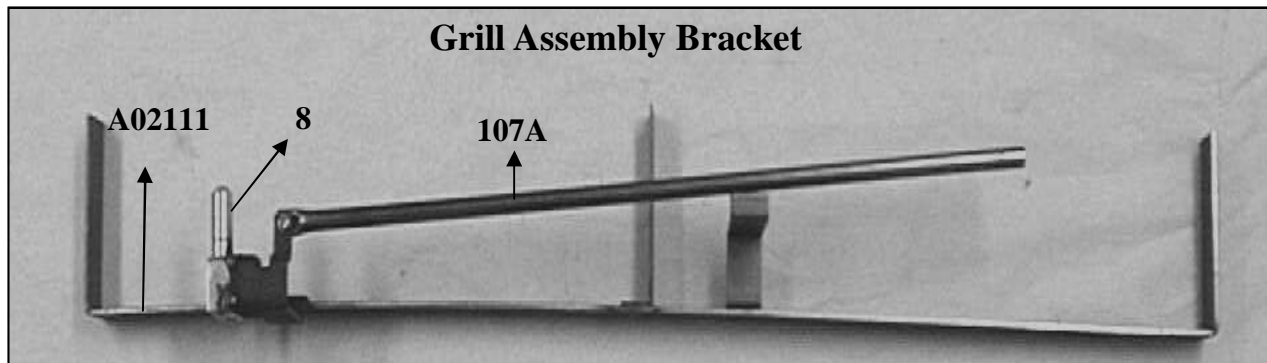

AA CATER TRUCK MFG

THE CUSTOMER IS ALWAYS KING IN OUR BUSINESS!

Part #	Description
A02111	Grill Bracket

AA CATER TRUCK MFG

THE CUSTOMER IS ALWAYS KING IN OUR BUSINESS!

Part #	Description
81	Safety Valve On/Off
101	Knob for Grill On/Off Valve
160A	Manifold
133B	Flare X Male Pipe 5/8" X 1/2"
134A	Brass Bushing 3/4" X 3/8"
135B	Fryer On/Off Main Valve
139	Flare to Mip Adapter 1/4" X 1/8"
145C	Close Black Nipple 3/8"
155	LML On/Off Valve
159	5/8" X 3/4" Flare Fip Elbow
481	Female to Female Elbow 3/4" X 1/2"

To Order Call: 1-800-729-7390

AA CATER TRUCK MFG

THE CUSTOMER IS ALWAYS KING IN OUR BUSINESS!

Wood Cutting Board 39 1/2 X 7 1/2

Part # A251C

Wood Cutting Board 39 1/2 X 8 1/4

Part # A251R

The Grill