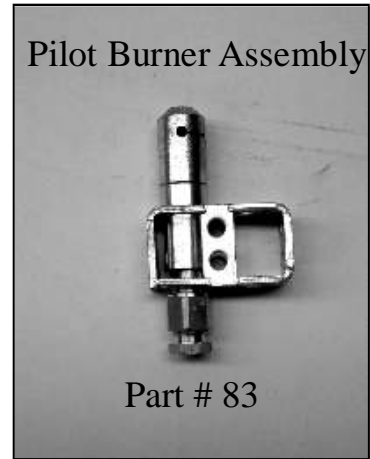

AA CATER TRUCK MFG

THE CUSTOMER IS ALWAYS KING IN OUR BUSINESS!

Part #	Description
A02111	Grill Bracket

AA CATER TRUCK MFG

THE CUSTOMER IS ALWAYS KING IN OUR BUSINESS!

Part #	Description
81	Safety Valve On/Off
101	Knob for Grill On/Off Valve
160A	Manifold
133B	Flare X Male Pipe 5/8" X 1/2"
134A	Brass Bushing 3/4" X 3/8"
135B	Fryer On/Off Main Valve
139	Flare to Mip Adapter 1/4" X 1/8"
145C	Close Black Nipple 3/8"
155	LML On/Off Valve
159	5/8" X 3/4" Flare Fip Elbow
481	Female to Female Elbow 3/4" X 1/2"

To Order Call: 1-800-729-7390

AA CATER TRUCK MFG

THE CUSTOMER IS ALWAYS KING IN OUR BUSINESS!

Wood Cutting Board 39 1/2 X 7 1/2

Part # A251C

Wood Cutting Board 39 1/2 X 8 1/4

Part # A251R

The Grill