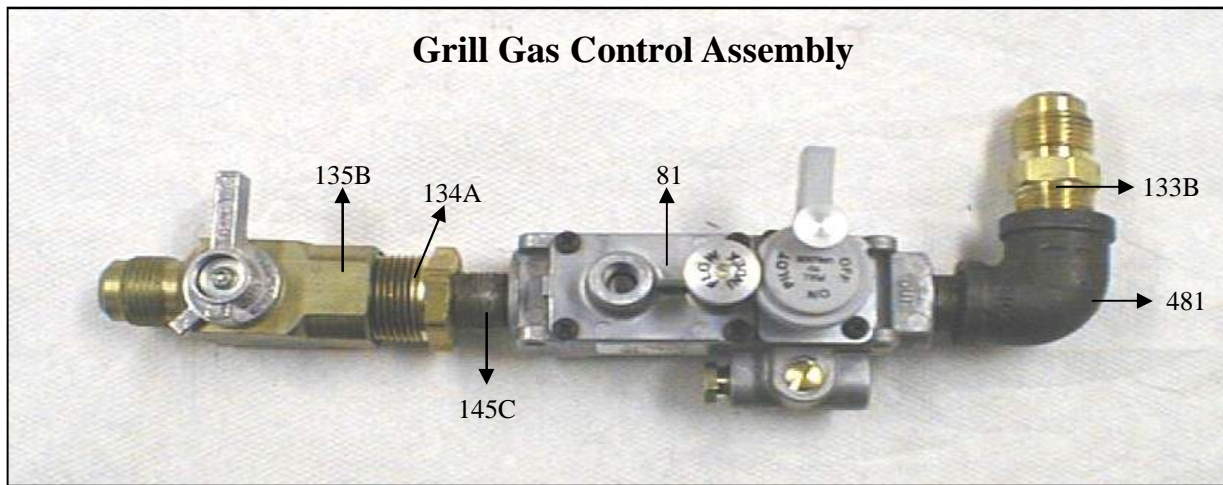

AA CATER TRUCK MFG

THE CUSTOMER IS ALWAYS KING IN OUR BUSINESS!

Part #	Description
A02111	Grill Bracket

AA CATER TRUCK MFG

THE CUSTOMER IS ALWAYS KING IN OUR BUSINESS!

Part #	Description
81	Safety Valve On/Off
101	Knob for Grill On/Off Valve
160A	Manifold
133B	Flare X Male Pipe 5/8" X 1/2"
134A	Brass Bushing 3/4" X 3/8"
135B	Fryer On/Off Main Valve
139	Flare to Mip Adapter 1/4" X 1/8"
145C	Close Black Nipple 3/8"
155	LML On/Off Valve
159	5/8" X 3/4" Flare Fip Elbow
481	Female to Female Elbow 3/4" X 1/2"

To Order Call: 1-800-729-7390

AA CATER TRUCK MFG

THE CUSTOMER IS ALWAYS KING IN OUR BUSINESS!

Wood Cutting Board 39 1/2 X 7 1/2

Part # A251C

Wood Cutting Board 39 1/2 X 8 1/4

Part # A251R

The Grill