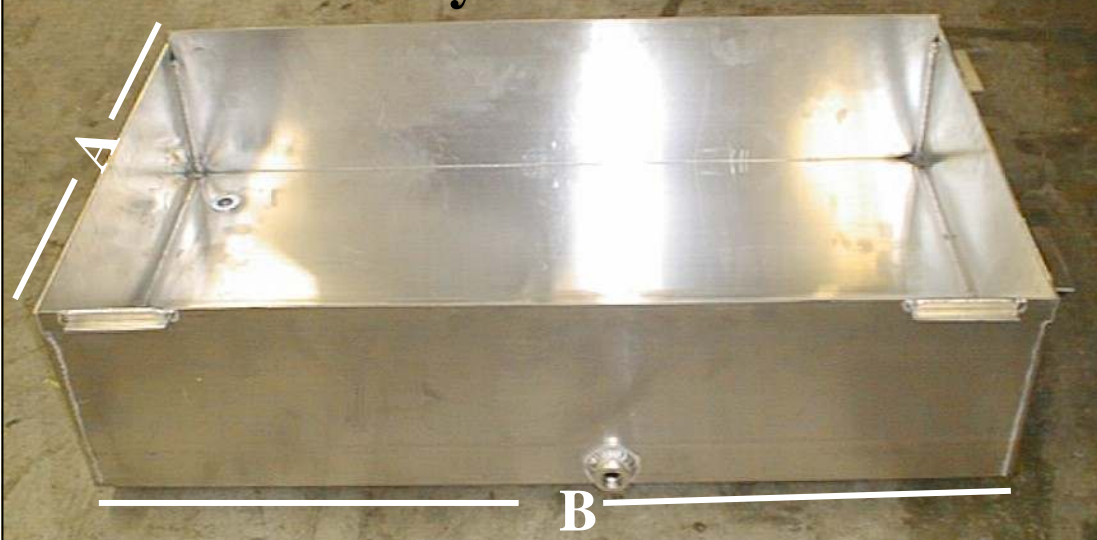

AA CATER TRUCK MFG

THE CUSTOMER IS ALWAYS KING IN OUR BUSINESS!

Old Style Steam Table

Part# A01101

Please Specify A and B measurements by Fax.

Steam Table Hood with Lid

Part # A01300E

AA CATER TRUCK MFG

THE CUSTOMER IS ALWAYS KING IN OUR BUSINESS!

2/3 Pan 4" Deep

Part # 579

2" deep 1/6 Pan

Part # 651

1/2 Pan 4" Deep

Part # 657

1/2 Pan Lid

Part # 657A

Full Pan, 6" Deep

Part # 120

Full Pan Lid

Part # 120A

AA CATER TRUCK MFG

THE CUSTOMER IS ALWAYS KING IN OUR BUSINESS!

Old Style control