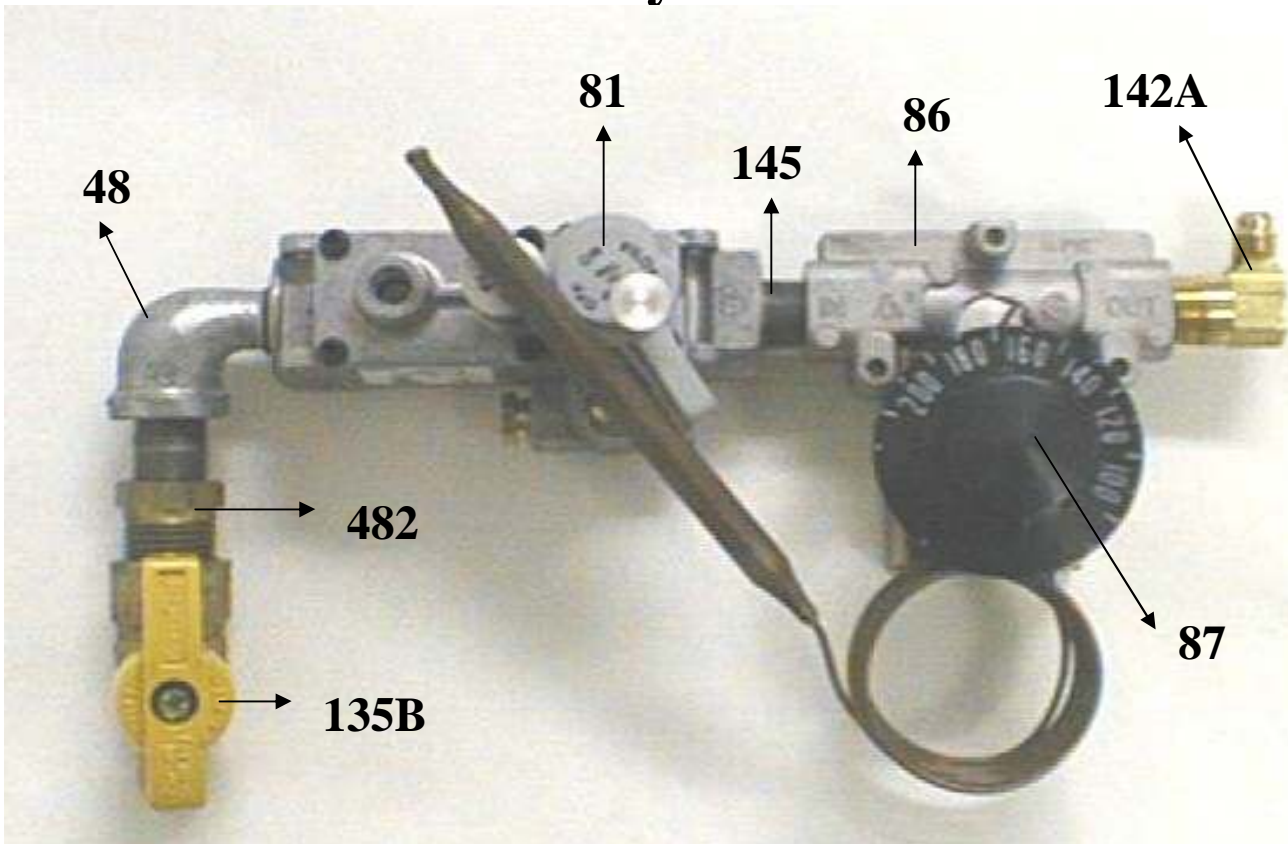

Part # 657A

Full Pan, 6" Deep

Part # 120

Full Pan Lid

Part # 120A

AA CATER TRUCK MFG

THE CUSTOMER IS ALWAYS KING IN OUR BUSINESS!

Old Style control

Part #	Description
48	3/8" Short Ell
81	Basso On/Off Valve with 1/2" Outlet
86	Thermostat Control 200° F.
87	Control Knob for Part # 86
135B	Female to Female Gas Valve
142A	Ell Fitting
145C	Nipple Connector
482	Fryer Bushing 1/2" x 3/8"