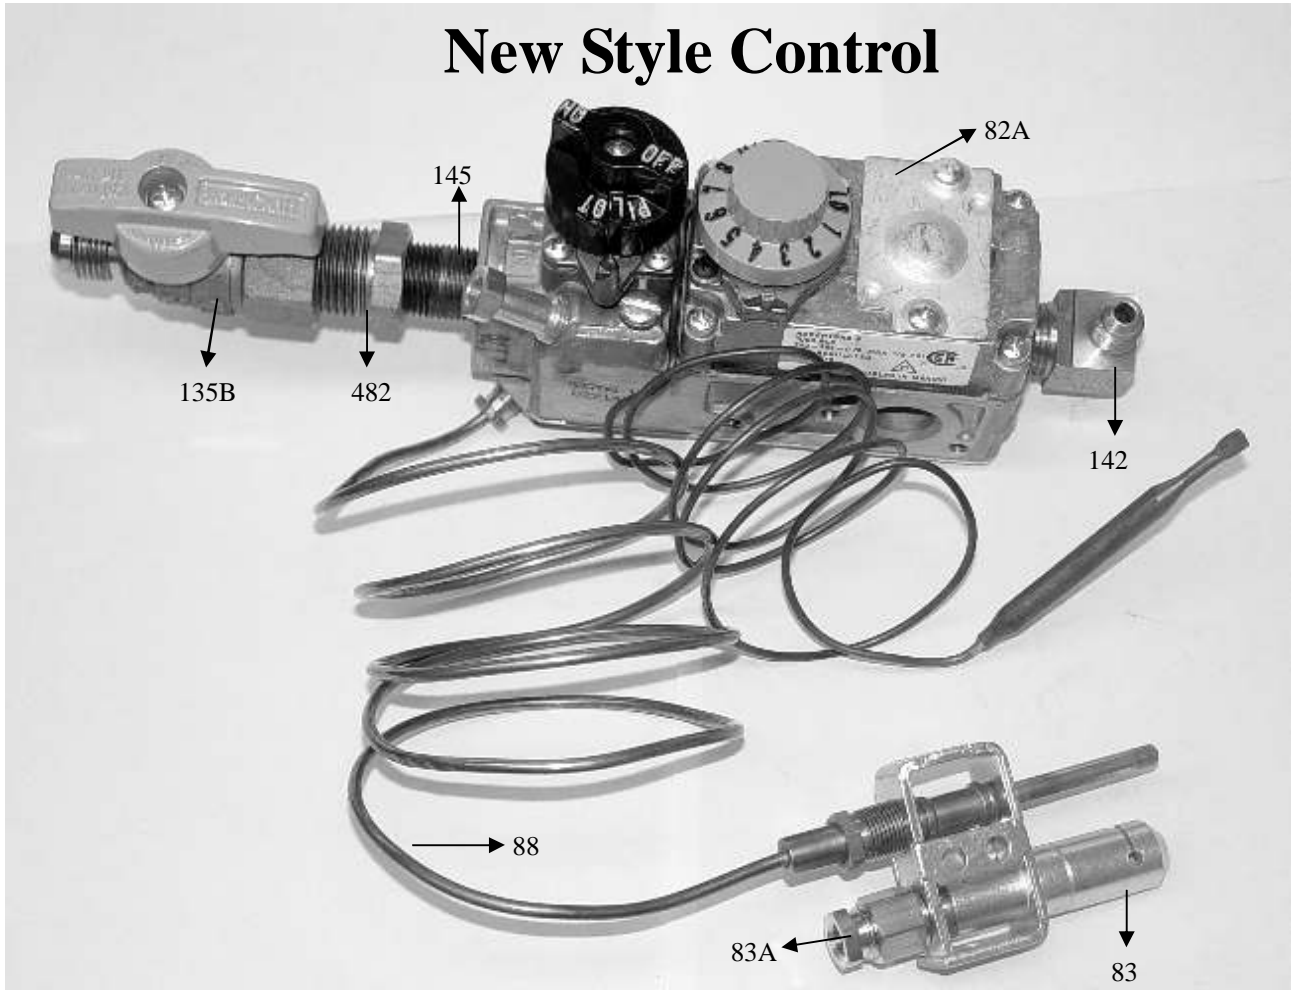

Pilot Burner Orifice Assembly

48" Thermocouple

AA CATER TRUCK MFG

THE CUSTOMER IS ALWAYS KING IN OUR BUSINESS!

Steam Table Burner