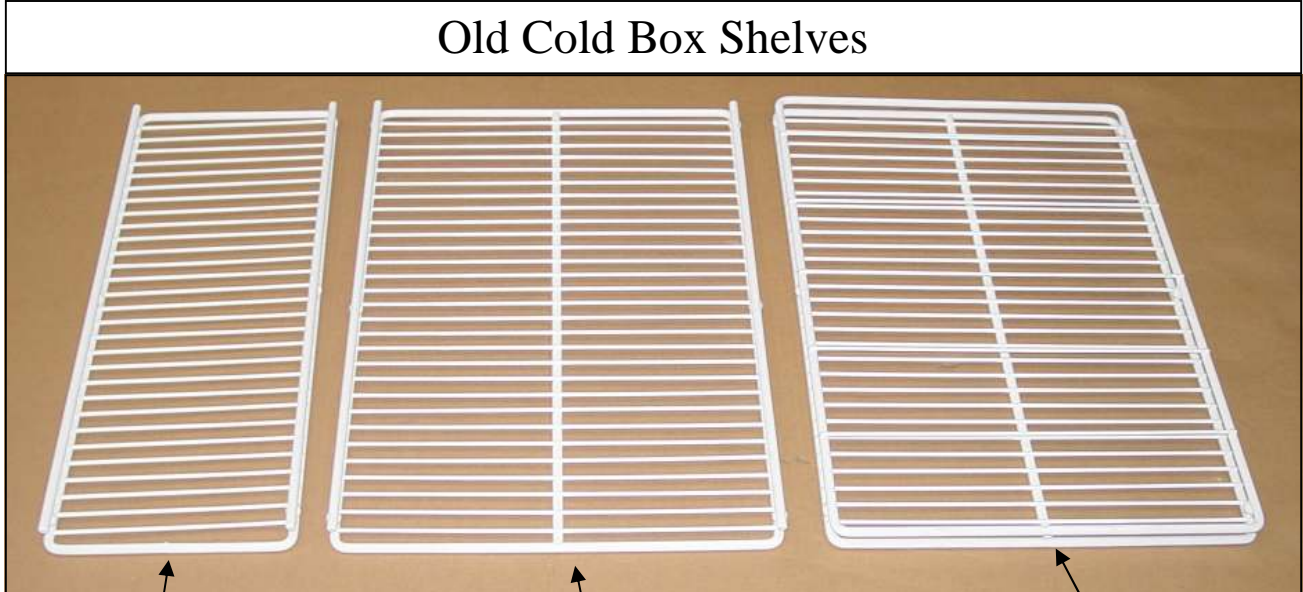

AA CATER TRUCK MFG

THE CUSTOMER IS ALWAYS KING IN OUR BUSINESS!

Old Cold Box Shelves

Part # 419B
419E

Part # 419A
419D

Part # 419
419C

Part#	Measurements
419	16 X 30 1/2
419A	16 X 30 1/2
419B	9 X 30 1/2
419C	16 X 22 3/4
419D	16 X 22 3/4
419E	9 X 22 3/4

Refrigerator Shelves (50 1/2 X 14 1/2)

Part# 124

AA CATER TRUCK MFG

THE CUSTOMER IS ALWAYS KING IN OUR BUSINESS!

Stainless Steel Cold Box Shelves, With Cold Plate

Cold Box Shelf

Part # 4190
18 1/4" x 27 1/4"

Cold Box Shelf

Part # 419 MCP
16" x 27 1/4"

Cold Box Shelf

Part # 419 NCP
16" x 26 3/4"

AA CATER TRUCK MFG

THE CUSTOMER IS ALWAYS KING IN OUR BUSINESS!

Stainless Steel Cold Box Shelves

Cold Box Shelf with Cold Plate