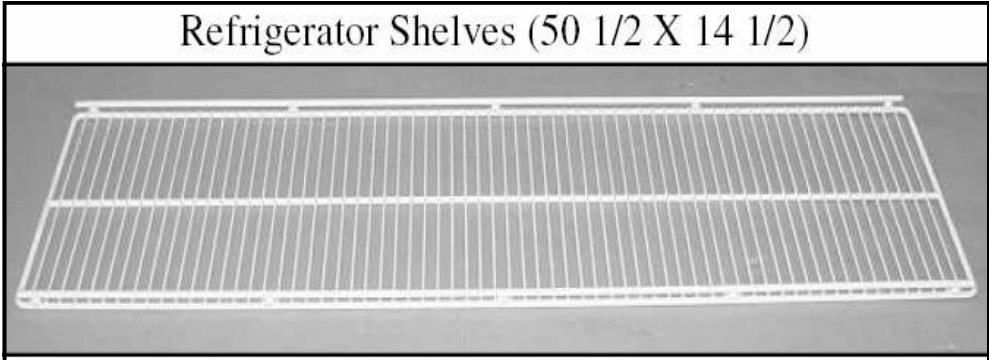

AA CATER TRUCK MFG

THE CUSTOMER IS ALWAYS KING IN OUR BUSINESS!

Old Cold Box Shelves

Part # 419B
419E

Part # 419A
419D

Part # 419
419C

Part#	Measurements
419	16 X 30 1/2
419A	16 X 30 1/2
419B	9 X 30 1/2
419C	16 X 22 3/4
419D	16 X 22 3/4
419E	9 X 22 3/4

Refrigerator Shelves (50 1/2 X 14 1/2)

Part# 124

AA CATER TRUCK MFG

THE CUSTOMER IS ALWAYS KING IN OUR BUSINESS!

Stainless Steel Cold Box Shelves, With Cold Plate

Cold Box Shelf

Part # 4190
18 1/4" x 27 1/4"