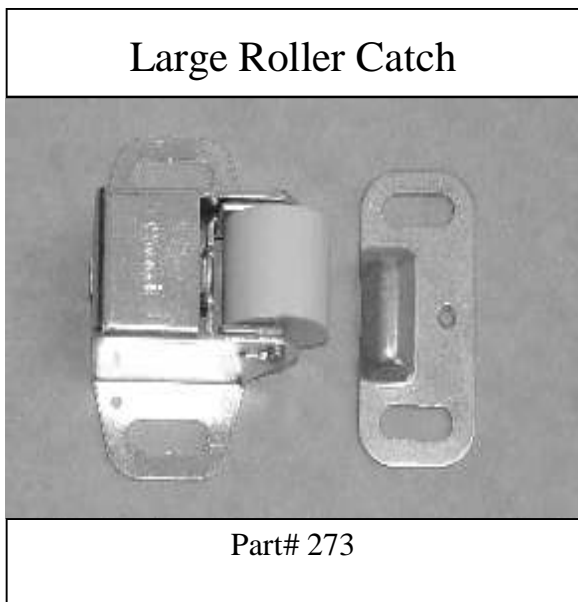

Part# A14106

Outside Trash Can

Part #A14120A

Inside Trash Can New Style

Part # 111A

AA CATER TRUCK MFG

THE CUSTOMER IS ALWAYS KING IN OUR BUSINESS!

AA CATER TRUCK MFG